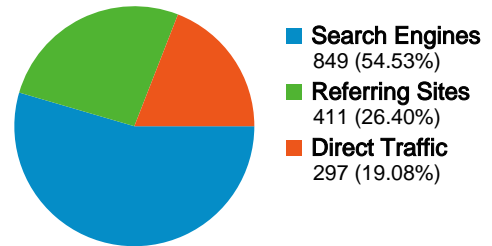

**Site Usage**

**1,557** Visits

**52.47%** Bounce Rate

**6,029** Pageviews

**00:04:13** Avg. Time on Site

**3.87** Pages/Visit

**74.31%** % New Visits

**Visitors Overview**

## 1,161 people visited this site

 **1,557** Visits

 **1,161** Absolute Unique Visitors

 **6,029** Pageviews

 **3.87** Average Pageviews

 **00:04:13** Time on Site

 **52.47%** Bounce Rate

 **74.44%** New Visits

All traffic sources sent a total of 1,557 visits

-  19.08% Direct Traffic
-  26.40% Referring Sites
-  54.53% Search Engines