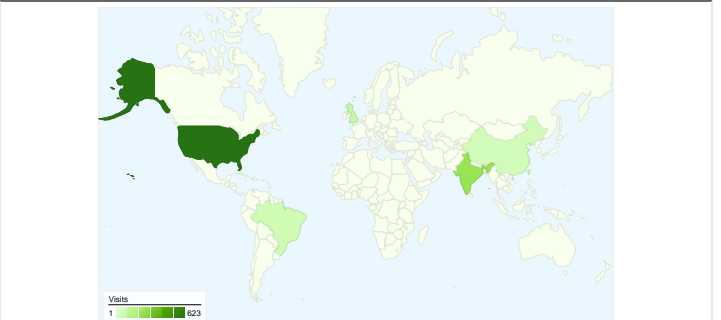

Map Overlay world