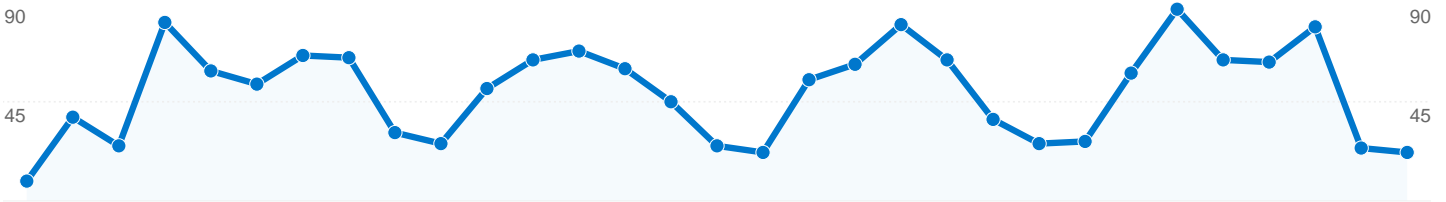

**Site Usage**

**1,557** Visits

**52.47%** Bounce Rate

**6,029** Pageviews

**00:04:13** Avg. Time on Site

**3.87** Pages/Visit

**74.31%** % New Visits

**Visitors Overview**

## 1,161 people visited this site

 **1,557** Visits

 **1,161** Absolute Unique Visitors

 **6,029** Pageviews

 **3.87** Average Pageviews

 **00:04:13** Time on Site

 **52.47%** Bounce Rate

 **74.44%** New Visits

All traffic sources sent a total of 1,557 visits

-  19.08% Direct Traffic
-  26.40% Referring Sites
-  54.53% Search Engines