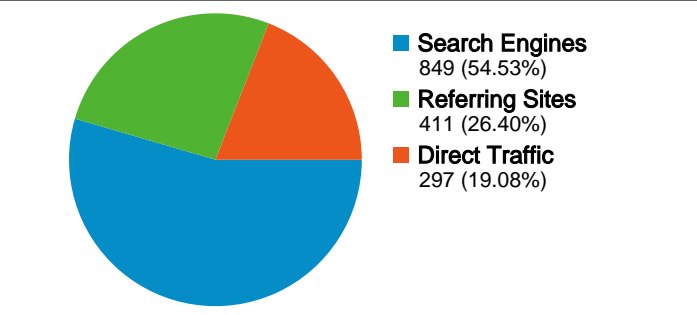

Traffic Sources Overview

Content Overview

Pages	Pageviews	% Pageviews
/Search/	1,205	19.99%
/	779	12.92%
/Facility/ALS/	241	4.00%
/Gallery/	194	3.22%
/Structures/index.php	124	2.06%