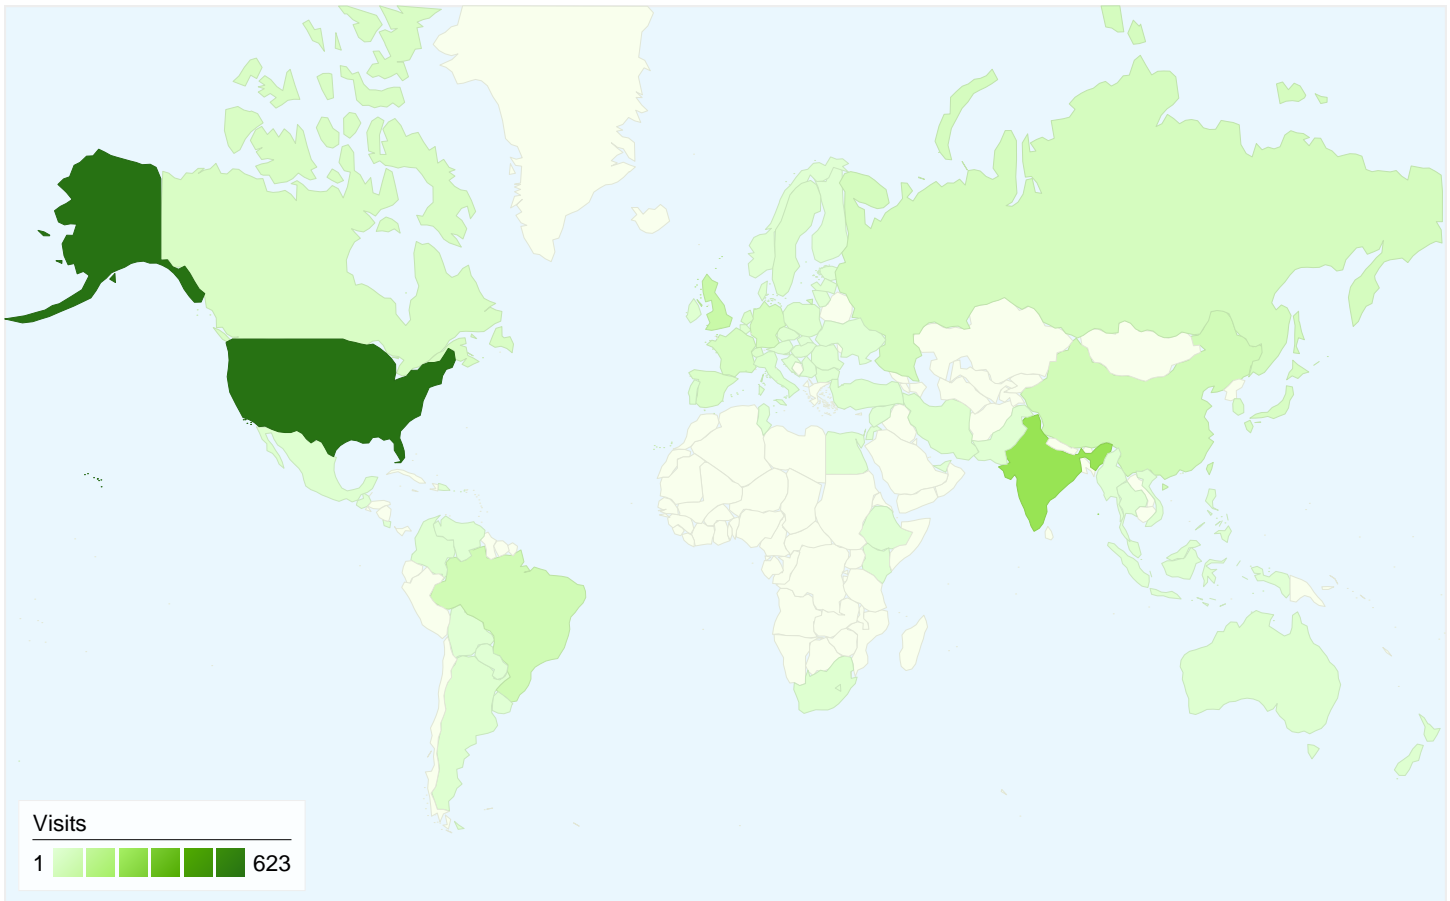

## 1,161 people visited this site

 **1,557** Visits

 **1,161** Absolute Unique Visitors

 **6,029** Pageviews

 **3.87** Average Pageviews

 **00:04:13** Time on Site

 **52.47%** Bounce Rate

 **74.44%** New Visits

All traffic sources sent a total of 1,557 visits

-  19.08% Direct Traffic
-  26.40% Referring Sites
-  54.53% Search Engines

## Top Traffic Sources

Sources	Visits	% visits
google (organic)	828	53.18%
doe-mbi.ucla.edu (referral)	318	20.42%
(direct) ((none))	297	19.08%
biohealthbase.org (referral)	30	1.93%
broad.mit.edu (referral)	14	0.90%

## 1,557 visits came from 70 countries/territories