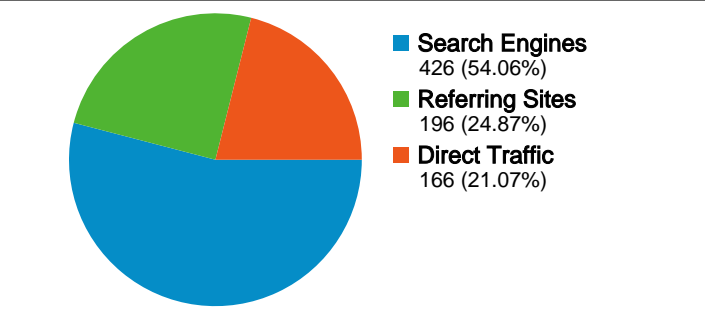

Traffic Sources Overview

Content Overview

Pages	Pageviews	% Pageviews
/	420	15.26%
/Search/	328	11.92%
/Gallery/	131	4.76%
/Facility/ALS/	106	3.85%
/Structures/index.php	81	2.94%