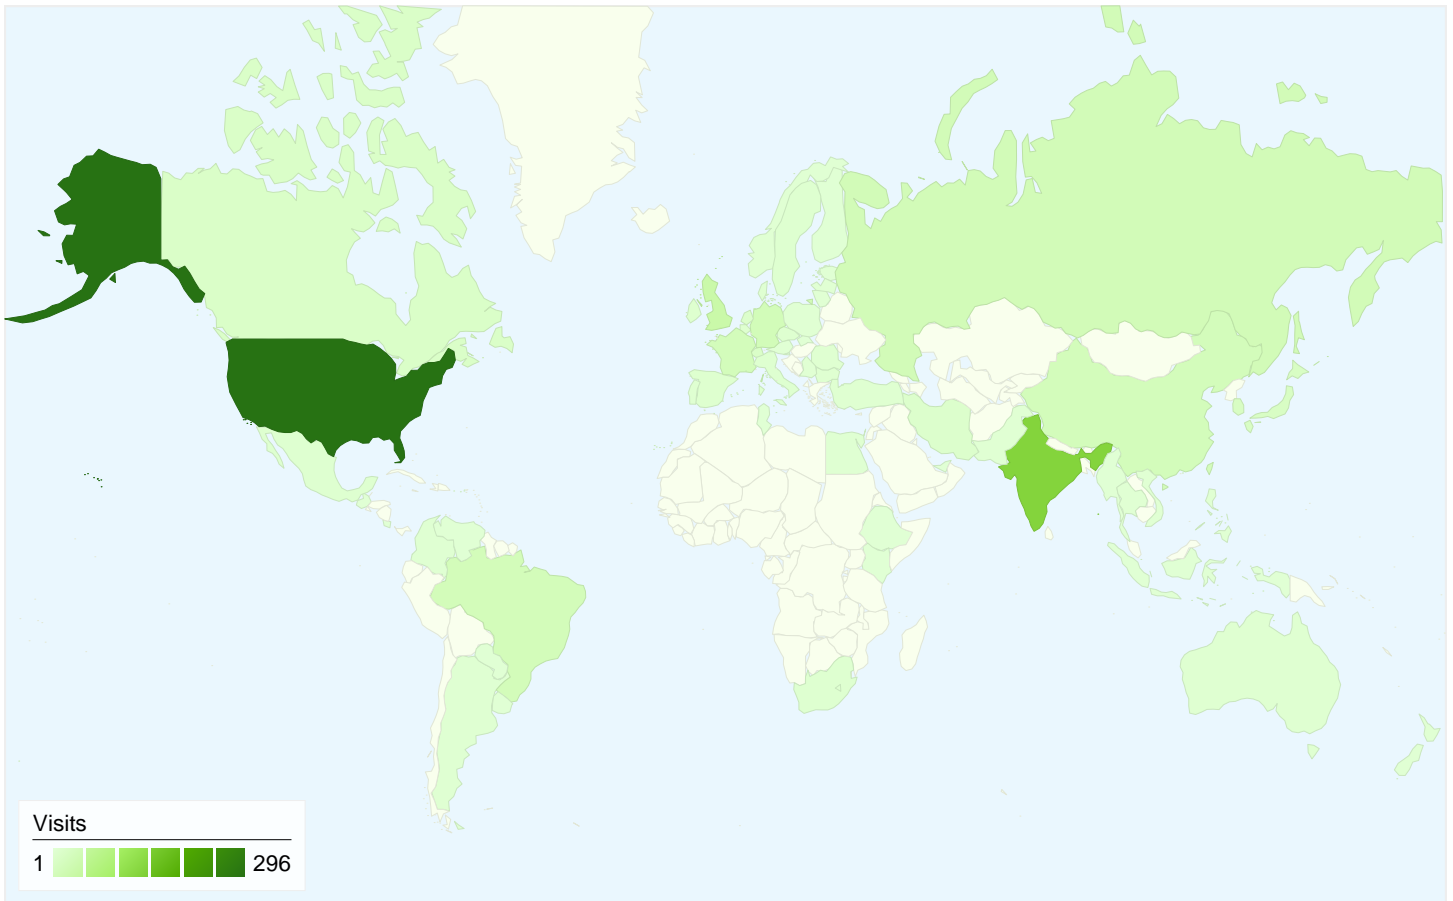

Browser	Visits	% visits	Connection Speed	Visits	% visits
Internet Explorer	482	61.17%	T1	316	40.10%
Firefox	235	29.82%	Unknown	269	34.14%
Safari	43	5.46%	DSL	87	11.04%
Mozilla	17	2.16%	Cable	80	10.15%
Opera	8	1.02%	Dialup	34	4.31%

All traffic sources sent a total of 788 visits

-  21.07% Direct Traffic
-  24.87% Referring Sites
-  54.06% Search Engines

Top Traffic Sources

Sources	Visits	% visits	Keywords	Visits	% visits
google (organic)	417	52.92%	webtb	46	10.80%
(direct) ((none))	166	21.07%	web tb	11	2.58%
doe-mbi.ucla.edu (referral)	152	19.29%	basillus anthracis	3	0.70%
biohealthbase.org (referral)	21	2.66%	plasmodium vivax aaa family	3	0.70%
yahoo (organic)	5	0.63%	tigr blast	3	0.70%

788 visits came from 62 countries/territories

Site Usage

Visits	Pages/Visit	Avg. Time on Site	% New Visits	Bounce Rate	
788 % of Site Total: 100.00%	3.49 Site Avg: 3.49 (0.00%)	00:04:02 Site Avg: 00:04:02 (0.00%)	77.03% Site Avg: 76.90% (0.17%)	53.81% Site Avg: 53.81% (0.00%)	
Country/Territory	Visits	Pages/Visit	Avg. Time on Site	% New Visits	Bounce Rate
United States	296	3.92	00:03:51	76.01%	49.32%
India	139	3.79	00:05:10	65.47%	43.88%
United Kingdom	39	5.23	00:14:42	51.28%	38.46%
Russia	26	4.73	00:06:11	34.62%	23.08%
Germany	25	1.96	00:00:42	88.00%	80.00%
Brazil	24	3.79	00:03:14	83.33%	62.50%
France	23	1.52	00:00:21	100.00%	82.61%
China	23	2.78	00:02:17	91.30%	69.57%
South Korea	16	3.19	00:04:43	62.50%	56.25%
Japan	15	4.20	00:03:28	66.67%	33.33%