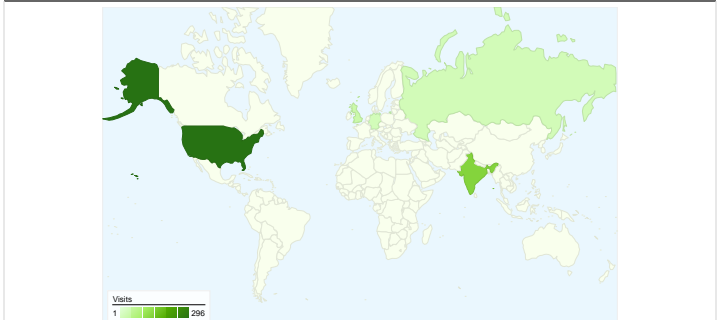

Site Usage

788 Visits

53.81% Bounce Rate

2,752 Pageviews

00:04:02 Avg. Time on Site

3.49 Pages/Visit

76.90% % New Visits

Visitors Overview

Map Overlay world

Traffic Sources Overview

Content Overview

Pages	Pageviews	% Pageviews
/	420	15.26%
/Search/	328	11.92%
/Gallery/	131	4.76%
/Facility/ALS/	106	3.85%
/Structures/index.php	81	2.94%

608 people visited this site

All traffic sources sent a total of 788 visits

-  21.07% Direct Traffic
-  24.87% Referring Sites
-  54.06% Search Engines

Top Traffic Sources

Sources	Visits	% visits	Keywords	Visits	% visits
google (organic)	417	52.92%	webtb	46	10.80%
(direct) ((none))	166	21.07%	web tb	11	2.58%
doe-mbi.ucla.edu (referral)	152	19.29%	basillus anthracis	3	0.70%
biohealthbase.org (referral)	21	2.66%	plasmodium vivax aaa family	3	0.70%
yahoo (organic)	5	0.63%	tigr blast	3	0.70%

788 visits came from 62 countries/territories

Site Usage

Visits	Pages/Visit	Avg. Time on Site	% New Visits	Bounce Rate	
788 % of Site Total: 100.00%	3.49 Site Avg: 3.49 (0.00%)	00:04:02 Site Avg: 00:04:02 (0.00%)	77.03% Site Avg: 76.90% (0.17%)	53.81% Site Avg: 53.81% (0.00%)	
Country/Territory	Visits	Pages/Visit	Avg. Time on Site	% New Visits	Bounce Rate
United States	296	3.92	00:03:51	76.01%	49.32%
India	139	3.79	00:05:10	65.47%	43.88%
United Kingdom	39	5.23	00:14:42	51.28%	38.46%
Russia	26	4.73	00:06:11	34.62%	23.08%
Germany	25	1.96	00:00:42	88.00%	80.00%
Brazil	24	3.79	00:03:14	83.33%	62.50%
France	23	1.52	00:00:21	100.00%	82.61%
China	23	2.78	00:02:17	91.30%	69.57%
South Korea	16	3.19	00:04:43	62.50%	56.25%
Japan	15	4.20	00:03:28	66.67%	33.33%