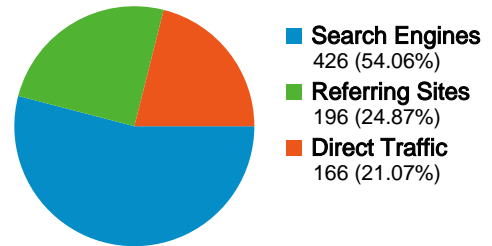

Top Traffic Sources

Sources	Visits	% visits	Keywords	Visits	% visits
google (organic)	417	52.92%	webtb	46	10.80%
(direct) ((none))	166	21.07%	web tb	11	2.58%
doe-mbi.ucla.edu (referral)	152	19.29%	basillus anthracis	3	0.70%
biohealthbase.org (referral)	21	2.66%	plasmodium vivax aaa family	3	0.70%
yahoo (organic)	5	0.63%	tigr blast	3	0.70%